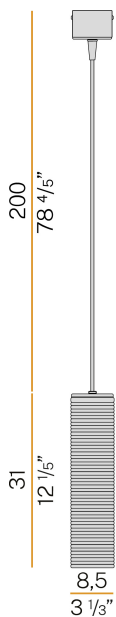

PANZERI

Clio

220-240V AC
L09455.000.0200

 black/bronze diffuser

Data sheet

CODE	L09455.000.0200
SYSTEM POWER CONSUMPTION	max 57W
LIGHT SOURCE	LED retrofit / halogen
LIGHT SOURCE KIT	* included
COMPATIBLE SOURCES	LED retrofit bulb 8W E27 2700K Ra80 1050lm (no dimming) * / max 57W E27
COLOUR TEMPERATURE	2700K Ra>80
LIGHT DISTRIBUTION	diffused
POWER SUPPLY	220-240V AC
FREQUENCY	50/60Hz
NOMINAL LUMINOUS FLUX	1050lm
WEIGHT	1,20 Kg
PROTECTION DEGREE	IP20
COLOUR TOLLERANCES	SDCM <6
PACKING DIMENSIONS (CM)	0,0 x 0,0 x 0,0

Suspension lighting fixture for interiors, with direct and indirect light emission. Structure in pressed rough aluminium and pickled sheet metal in polyacrylic paint. Diffuser in blown glass with white, crystal, steel, amber, bronze, tobacco or green ribbing finish. Pickled sheet metal closing disk in black or mat brass polyacrylic paint. 2,2m (86,6") long suspension and power cable in PVC with black fabric covering. Power canopy with galvanized sheet metal ceiling bracket and pickled sheet metal covering in black or mat brass polyacrylic paint.

Technical drawing

PANZERI

Clio

Accessories / canopy

M800

Polycarbonate hook for suspension.